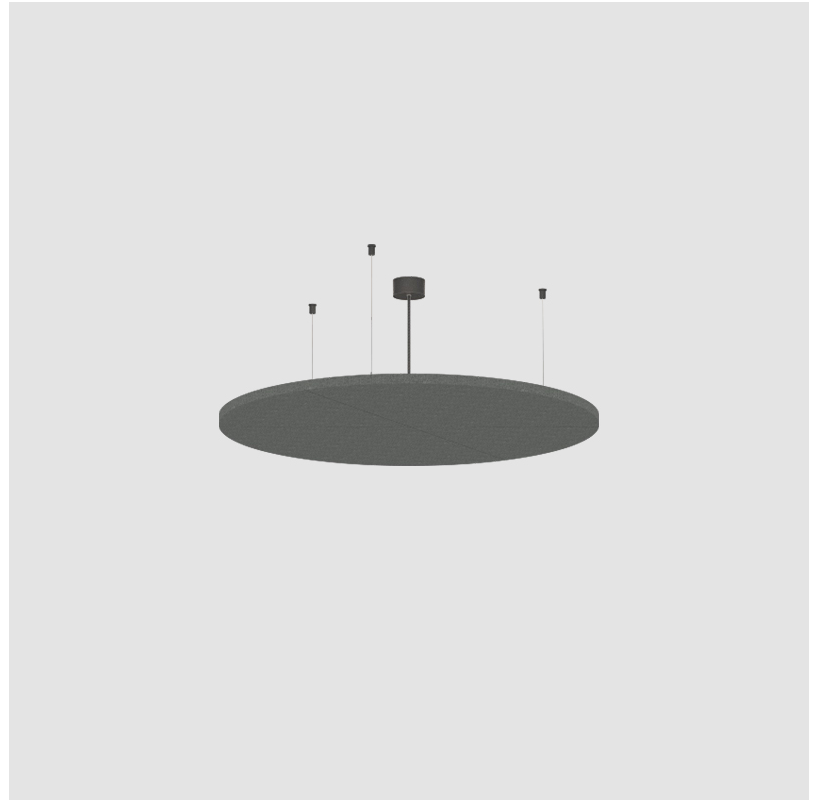

GENERAL

Series: Glorious Acoustic Light Panel
Brand: Prolicht
Division: Architectural
Mounting Type: Suspension
Mounting Location: Ceiling
Subcategory: Acoustic

PHYSICAL

Shape: Round
Diameter (mm): 446
Diameter (in): 17 ⁹/₁₆
Height (mm): 54
Height (in): 2 ¹/₈
Light Distribution: Indirect
Fixture Finish: SSR / BKV / CWI / CRY / HAB / UFT / ITA / RUA / FTG / MYG / LOD / PUS / FRO / FUP / KIA / POP / BLS / SPG / MEY / GOH / GUM / CHC / COM / ABZ / JAG / OBR / MOS / ROR

Accent Finish: ANC / ASH / BNA / BTC / BZE / CEL / EGG / EVG / FOG / FOS / FST / FUA / IRI / IRO / KHA / LIC / LIM / MER / MSN / MUS / ONX / PEA / PLU / POL / PPY / RAY / ROY / RST / STE / SWD / TAN / TAU

Fixture Material: Aluminum
Cable Details: 2 000mm / 78 3/4" or 6 000mm / 236 1/4" Transparent Cable

ELECTRICAL

Lamp Type: LED (Zhaga Standard)
Input Wattage (W): 10
Total Output Wattage (W): 9.1
Dimming: Non-Dimmable
Driver Included: Yes
Driver Location: Integrated
Driver Type: Constant Current - Universal
Driver Class: Class 2
Input Voltage (V): 120 - 277

LED

Max. Delivered Lumen (lm): 701 / 708 / 730 / 751
Nominal Lumen (lm): 855 / 864 / 890 / 916
CRI: >90 CRI
Lamp Life (hrs): 50000

OPTICAL

RATINGS AND CERTIFICATIONS

Certified By: CSA Certified to UL and CSA Standards
IP rating: IP20

Ø446mm 17 ⁹/₁₆"