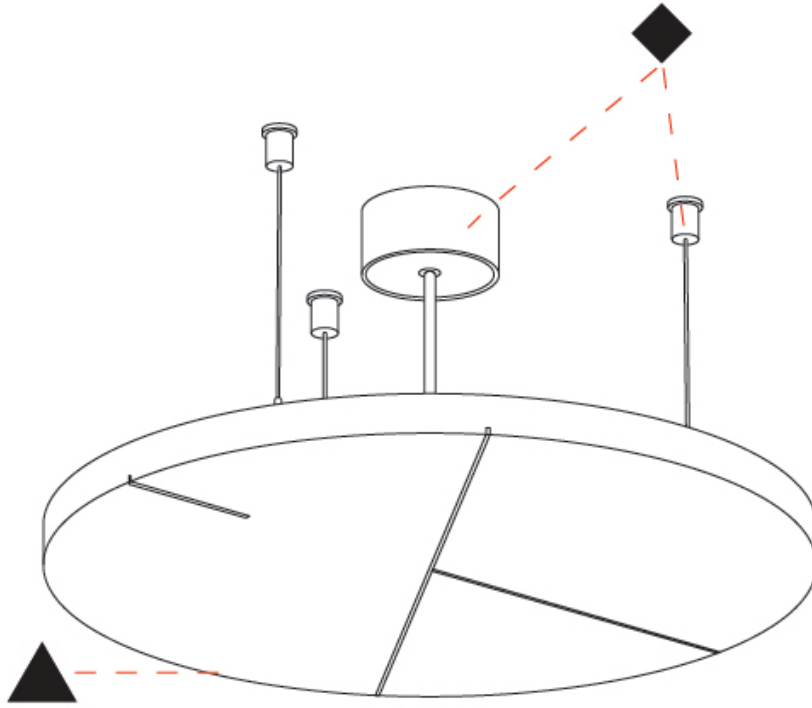

GLORIOUS ACOUSTIC LIGHT PANEL SUSPENSION

A300712-

PROJECT

TYPE

SPECIFIER

QUANTITY

DATE

A